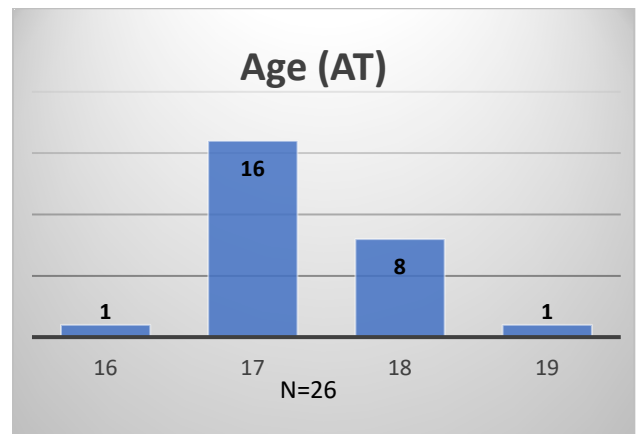

Daily Data Dashboard – December 6, 2023

Demographics for JTDC Population

Wednesday Morning Midnight Count

Total # of probation Involved youth¹: 1,335

¹ Probation Active: Any youth who is pending sentencing with an active social history, has been formally placed on probation or supervision with Cook County Juvenile Probation on the date of the report.

Daily Data Dashboard – December 6, 2023
Demographics for JTDC Population
Wednesday Morning Midnight Count