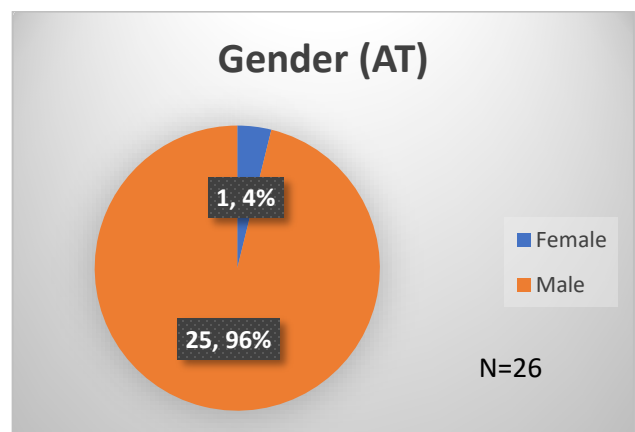

Daily Data Dashboard – December 6, 2023

Demographics for JTDC Population

Wednesday Morning Midnight Count

Total # of probation Involved youth¹: 1,335

¹ Probation Active: Any youth who is pending sentencing with an active social history, has been formally placed on probation or supervision with Cook County Juvenile Probation on the date of the report.