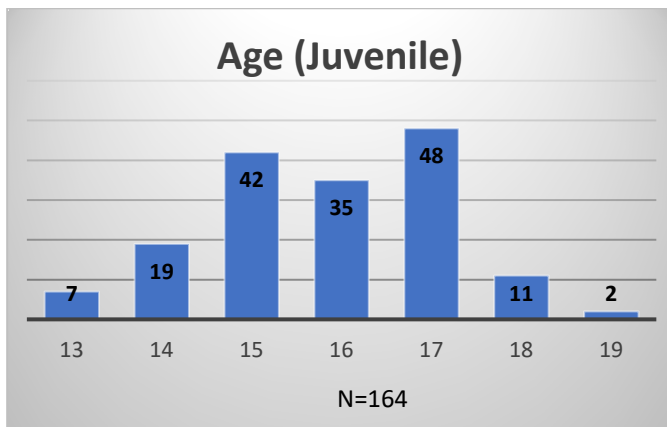

Daily Data Dashboard – December 6, 2023

Demographics for JTDC Population

Wednesday Morning Midnight Count

Total # of probation Involved youth¹: 1,335

¹ Probation Active: Any youth who is pending sentencing with an active social history, has been formally placed on probation or supervision with Cook County Juvenile Probation on the date of the report.

Daily Data Dashboard – December 6, 2023
Demographics for JTDC Population
Wednesday Morning Midnight Count