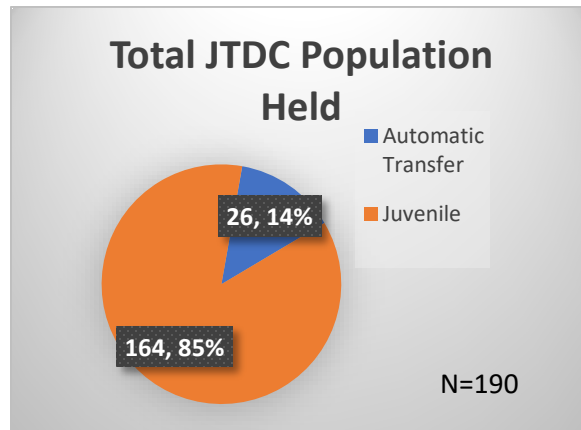

Daily Data Dashboard – December 6, 2023

Demographics for JTDC Population

Wednesday Morning Midnight Count

Total # of probation Involved youth¹: 1,335

¹ Probation Active: Any youth who is pending sentencing with an active social history, has been formally placed on probation or supervision with Cook County Juvenile Probation on the date of the report.