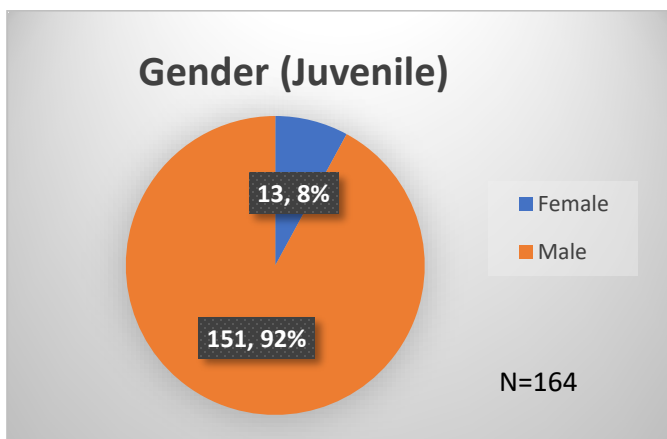

Daily Data Dashboard – December 6, 2023

Demographics for JTDC Population

Wednesday Morning Midnight Count

Total # of probation Involved youth¹: 1,335

¹ Probation Active: Any youth who is pending sentencing with an active social history, has been formally placed on probation or supervision with Cook County Juvenile Probation on the date of the report.